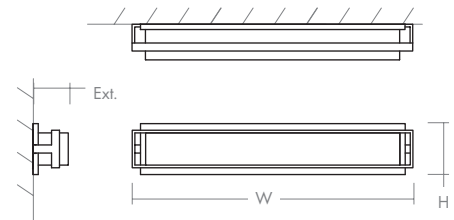

PLATO Vanity
3-534-xx

oxygen

FIXTURE TYPE _____ LOCATION _____
PROJECT _____ DATE _____

-24 Satin Nickel

-20 Polished Nickel

LIGHT SOURCE 1 x 11.7W LED, 3000K, CRI 90
LUMINAIRE POWER 14.1W at 120V
RATED LIFE 60000 hr RL
OPTIONAL COLOR TEMPERATURES 2700K, 3500K, 4000K
LUMEN OUTPUT Delivered: 1057 lm (LM-79)
INPUT VOLTAGE 120V to 277V AC, 50/60Hz
DRIVER OUTPUT 350mA, 14.7W max power
DIMMING TRIAC and ELV dimming at 120V AC; 0-10V dimming, 100% to 1% current output
CONSTRUCTION Plated Steel and Acrylic
DIFFUSER - Matte White Acrylic
FINISHES Polished Nickel (-20), Satin Nickel (-24)
MOUNTING 4" Octagonal J-Box*
 *Deep J-Box (Required to house driver)
STANDARDS UL Dry/Damp listed, ADA Compliant, CEC Title 24 Compliant, Conforms to UL STD 1598, Certified CAN/CSA STD C22.2 No 250.0.

DIMENSIONS
W: 26.50"
H: 4.75"
Ext: 3.375"
M.C: 2.37" From top of fixture

Order example for standard fixture:
3-534-24 (x- Voltage - xxx-Sequence # - xx-Finish)
 3: 120V to 277V
 Order example for optional color temperatures: **3-534-2724**
 27: 2700K, 35: 3500K, 40: 4000K